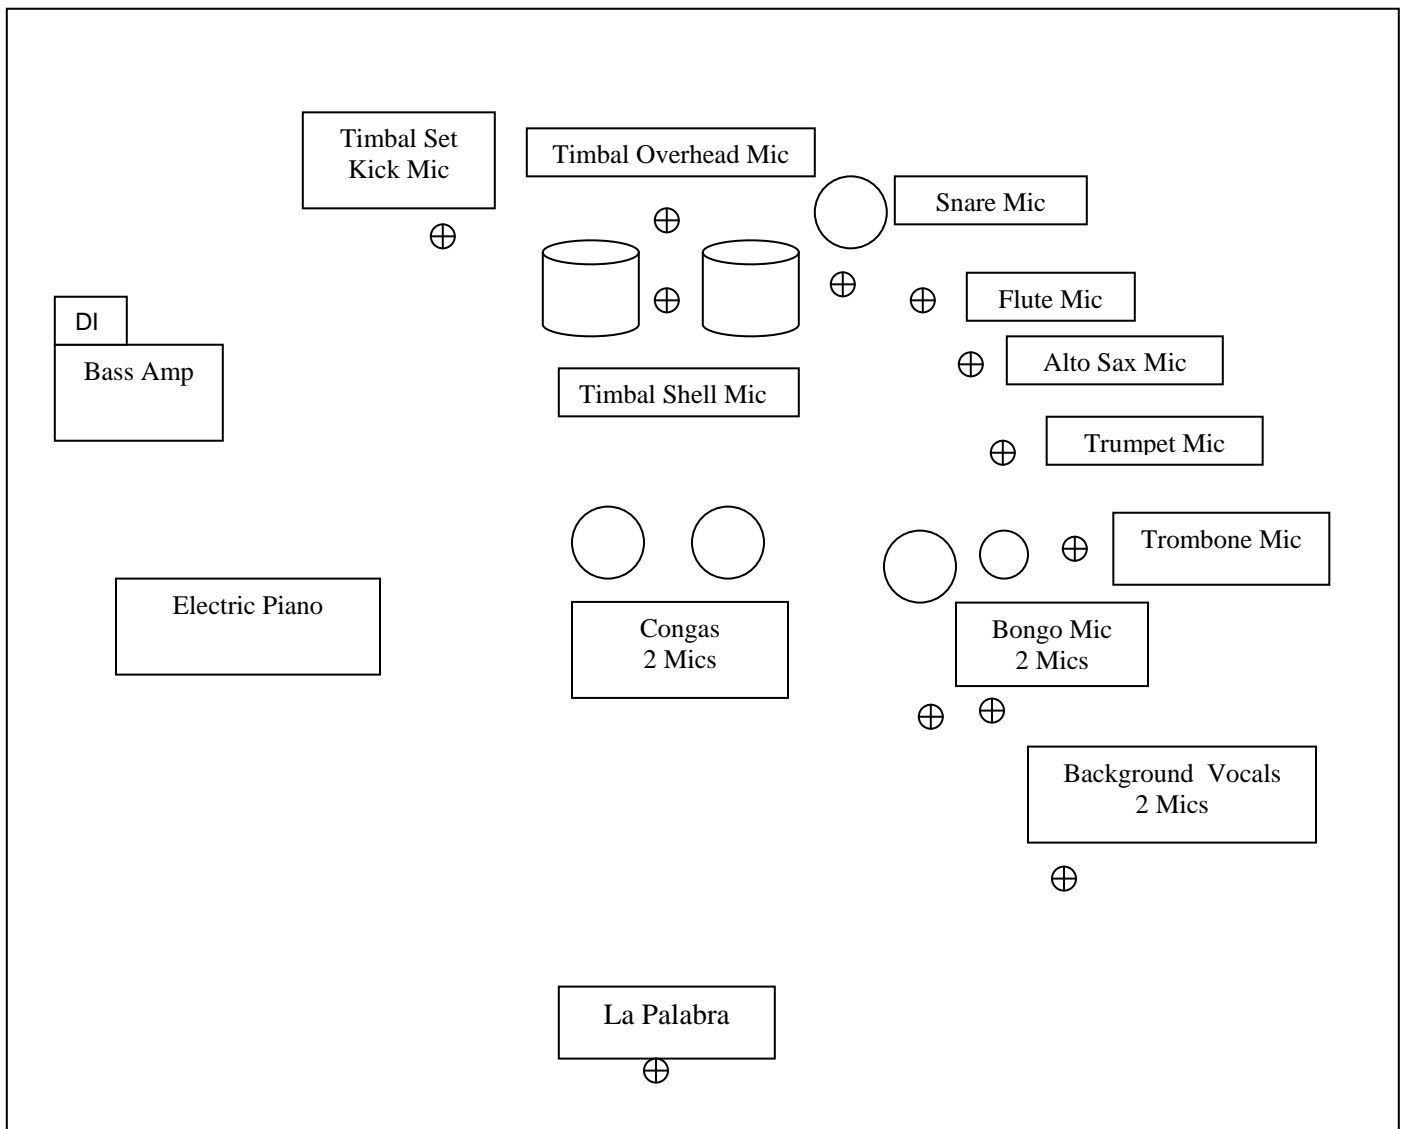

LA PALABRA STAGE PLOT & MIC INPUT LIST

1. Vocal 1 Mic
2. Vocal 2 Mic
3. Vocal 3 Mic
4. Piano DI
5. Bass DI
6. Conga 1 Mic
7. Conga 2 Mic
8. Bongo Mic
9. Percussion Mic
10. Timbal Shell Mic
11. Timbal Overhead Mic
12. Timbal Snare Mic
13. Timbal Kick Mic
14. Trombone Mic
15. Trumpet Mic
16. Alto Sax Mic
17. Flute Mic